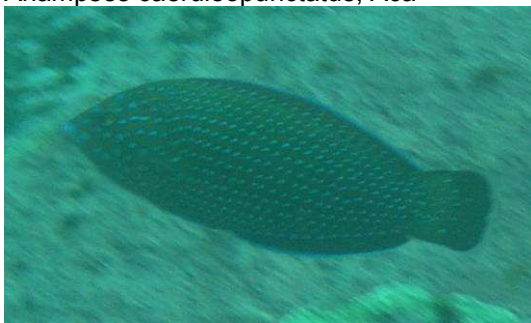

Juvenile

Cut-ribbon wrasse,
Stethojulis interrupta, Sin

Female

Juvenile

Diamond wrasse,
Anampses caeruleopunctatus, Aca

Female

Elegans wrasse,
Anampses elegans, Ael

Female, Lime green on top, pale underneath